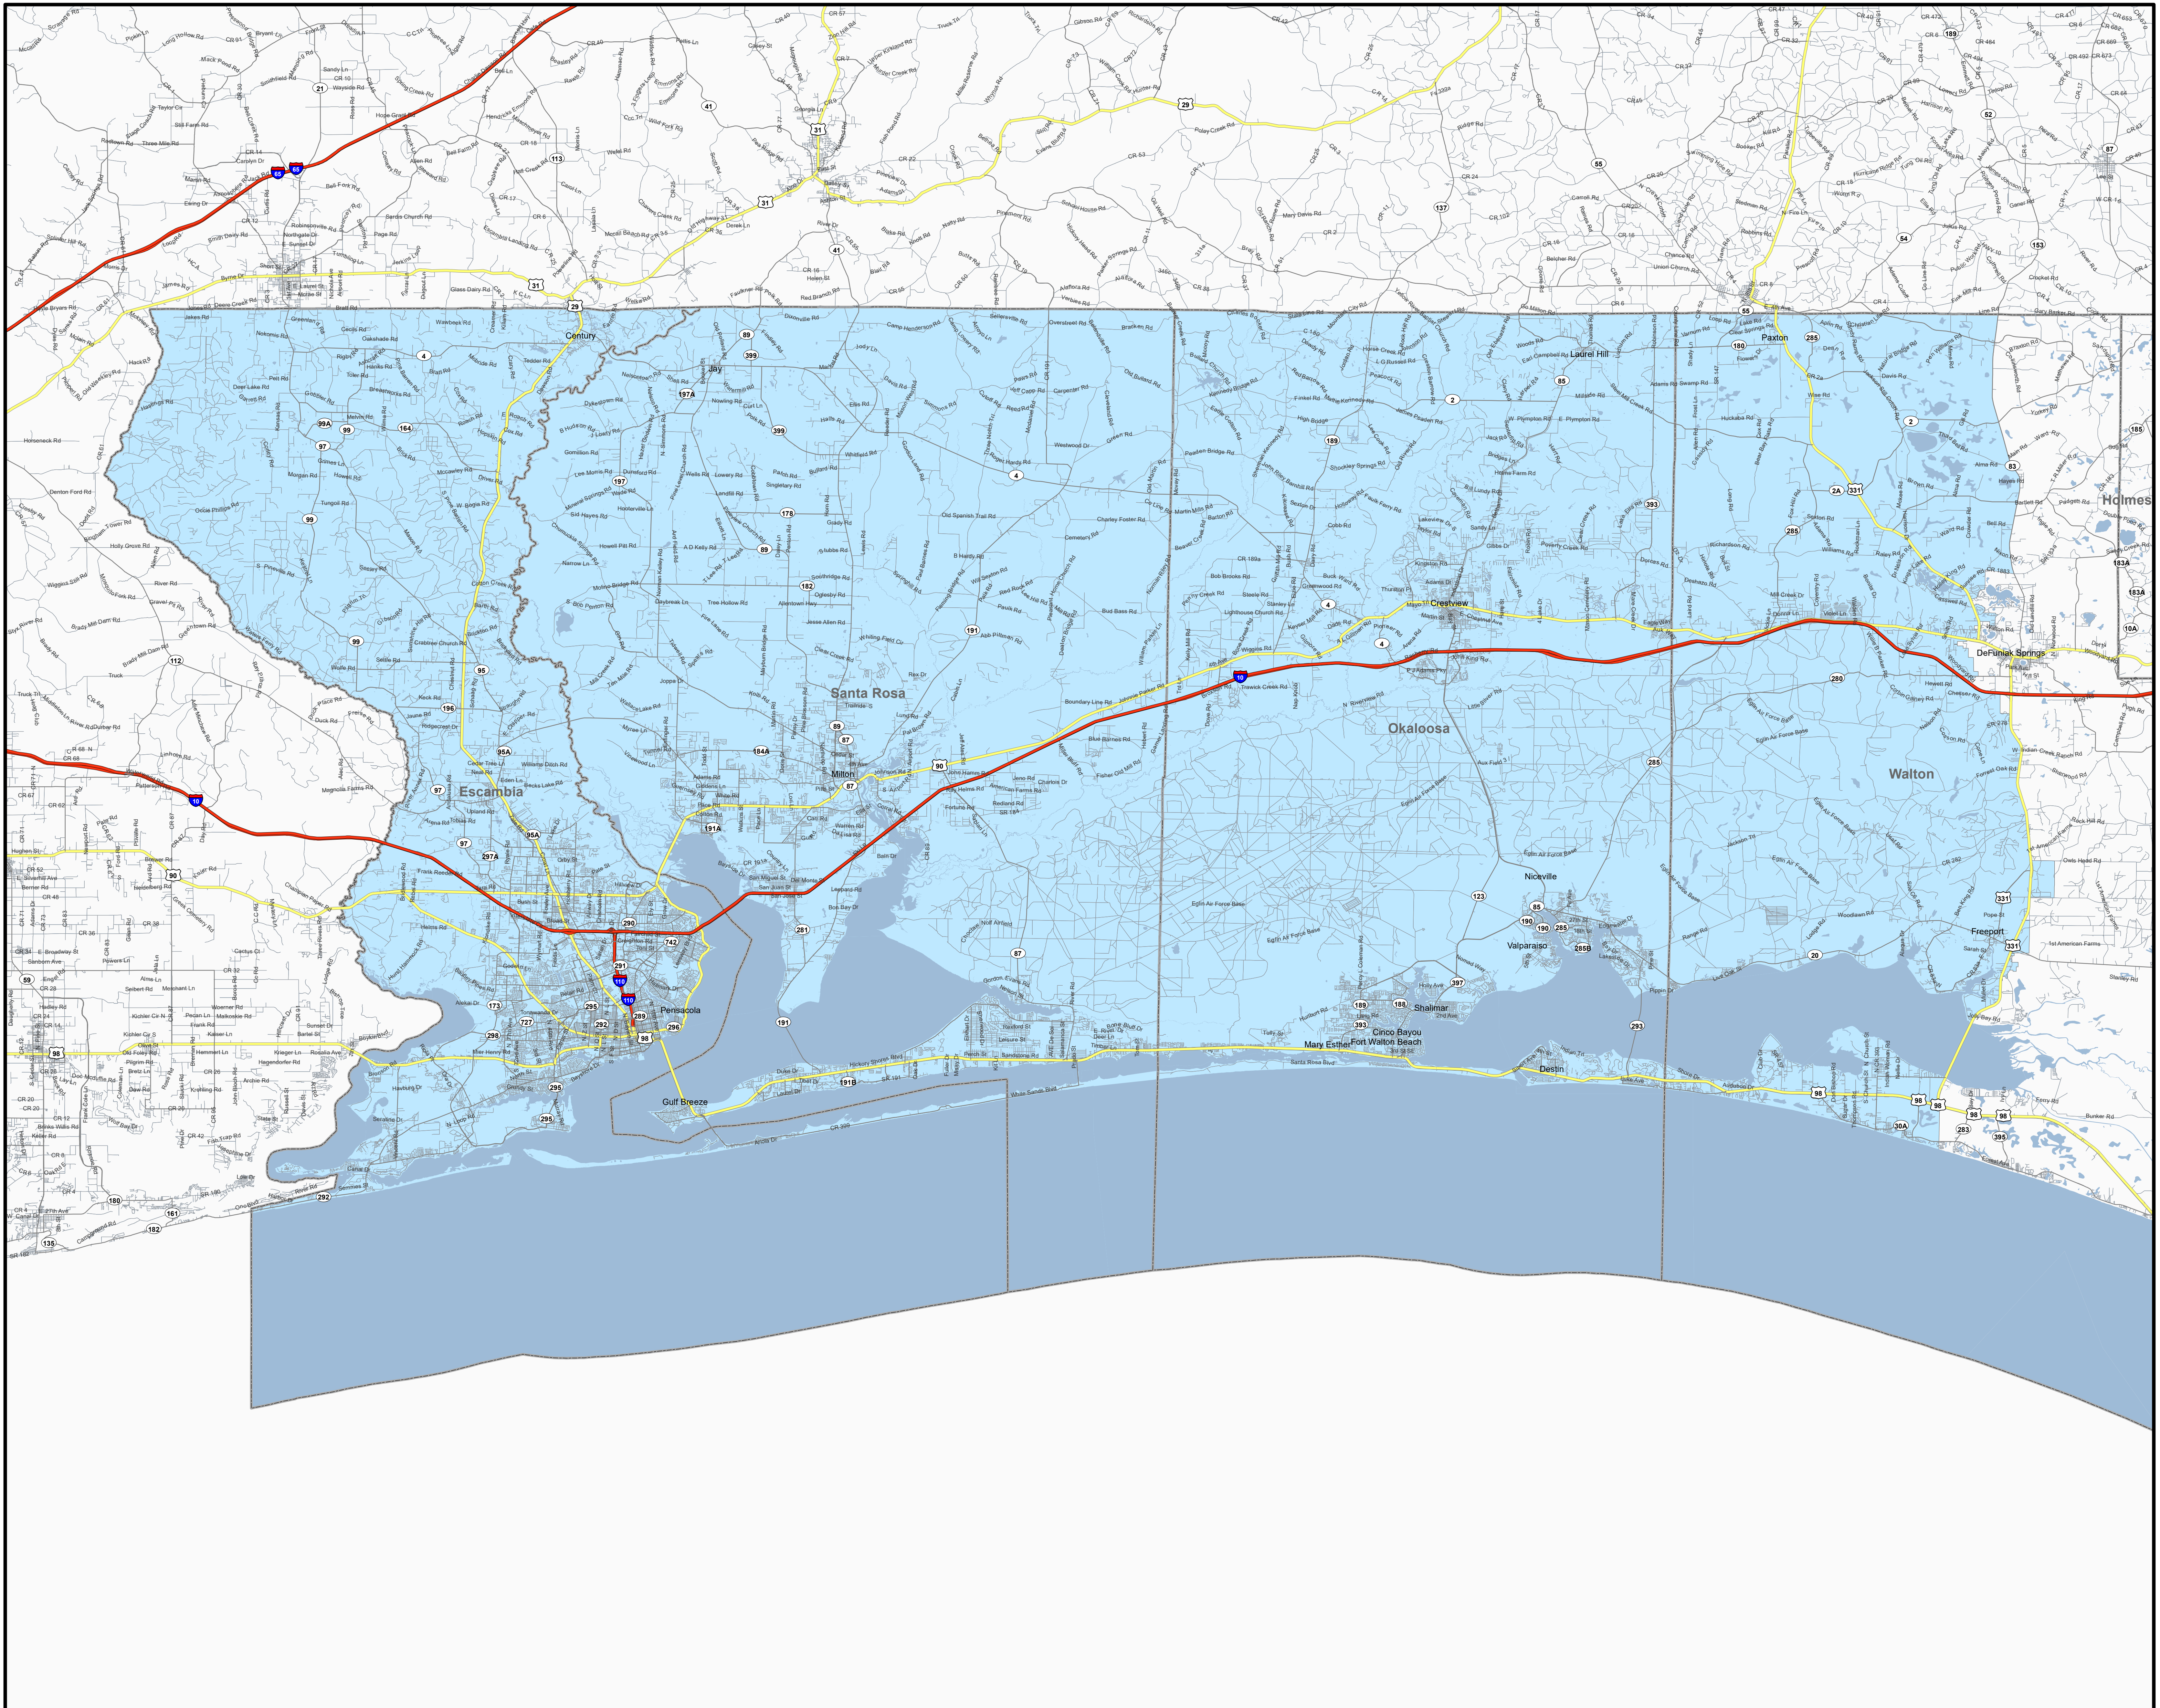

2026 Congressional District 1 (HB 1-D, Enrolled)

Florida Legislative Office of
 Economic & Demographic Research
 111 W. Madison St., Rm. 574
 Tallahassee, FL 32399
 Phone: 850.487.1402
 URL: edr.state.fl.us
 May 2026

Legend	
	Freeway
	Major Road
	Local Road
	County Boundary
	Water Bodies
	District 1 Boundary