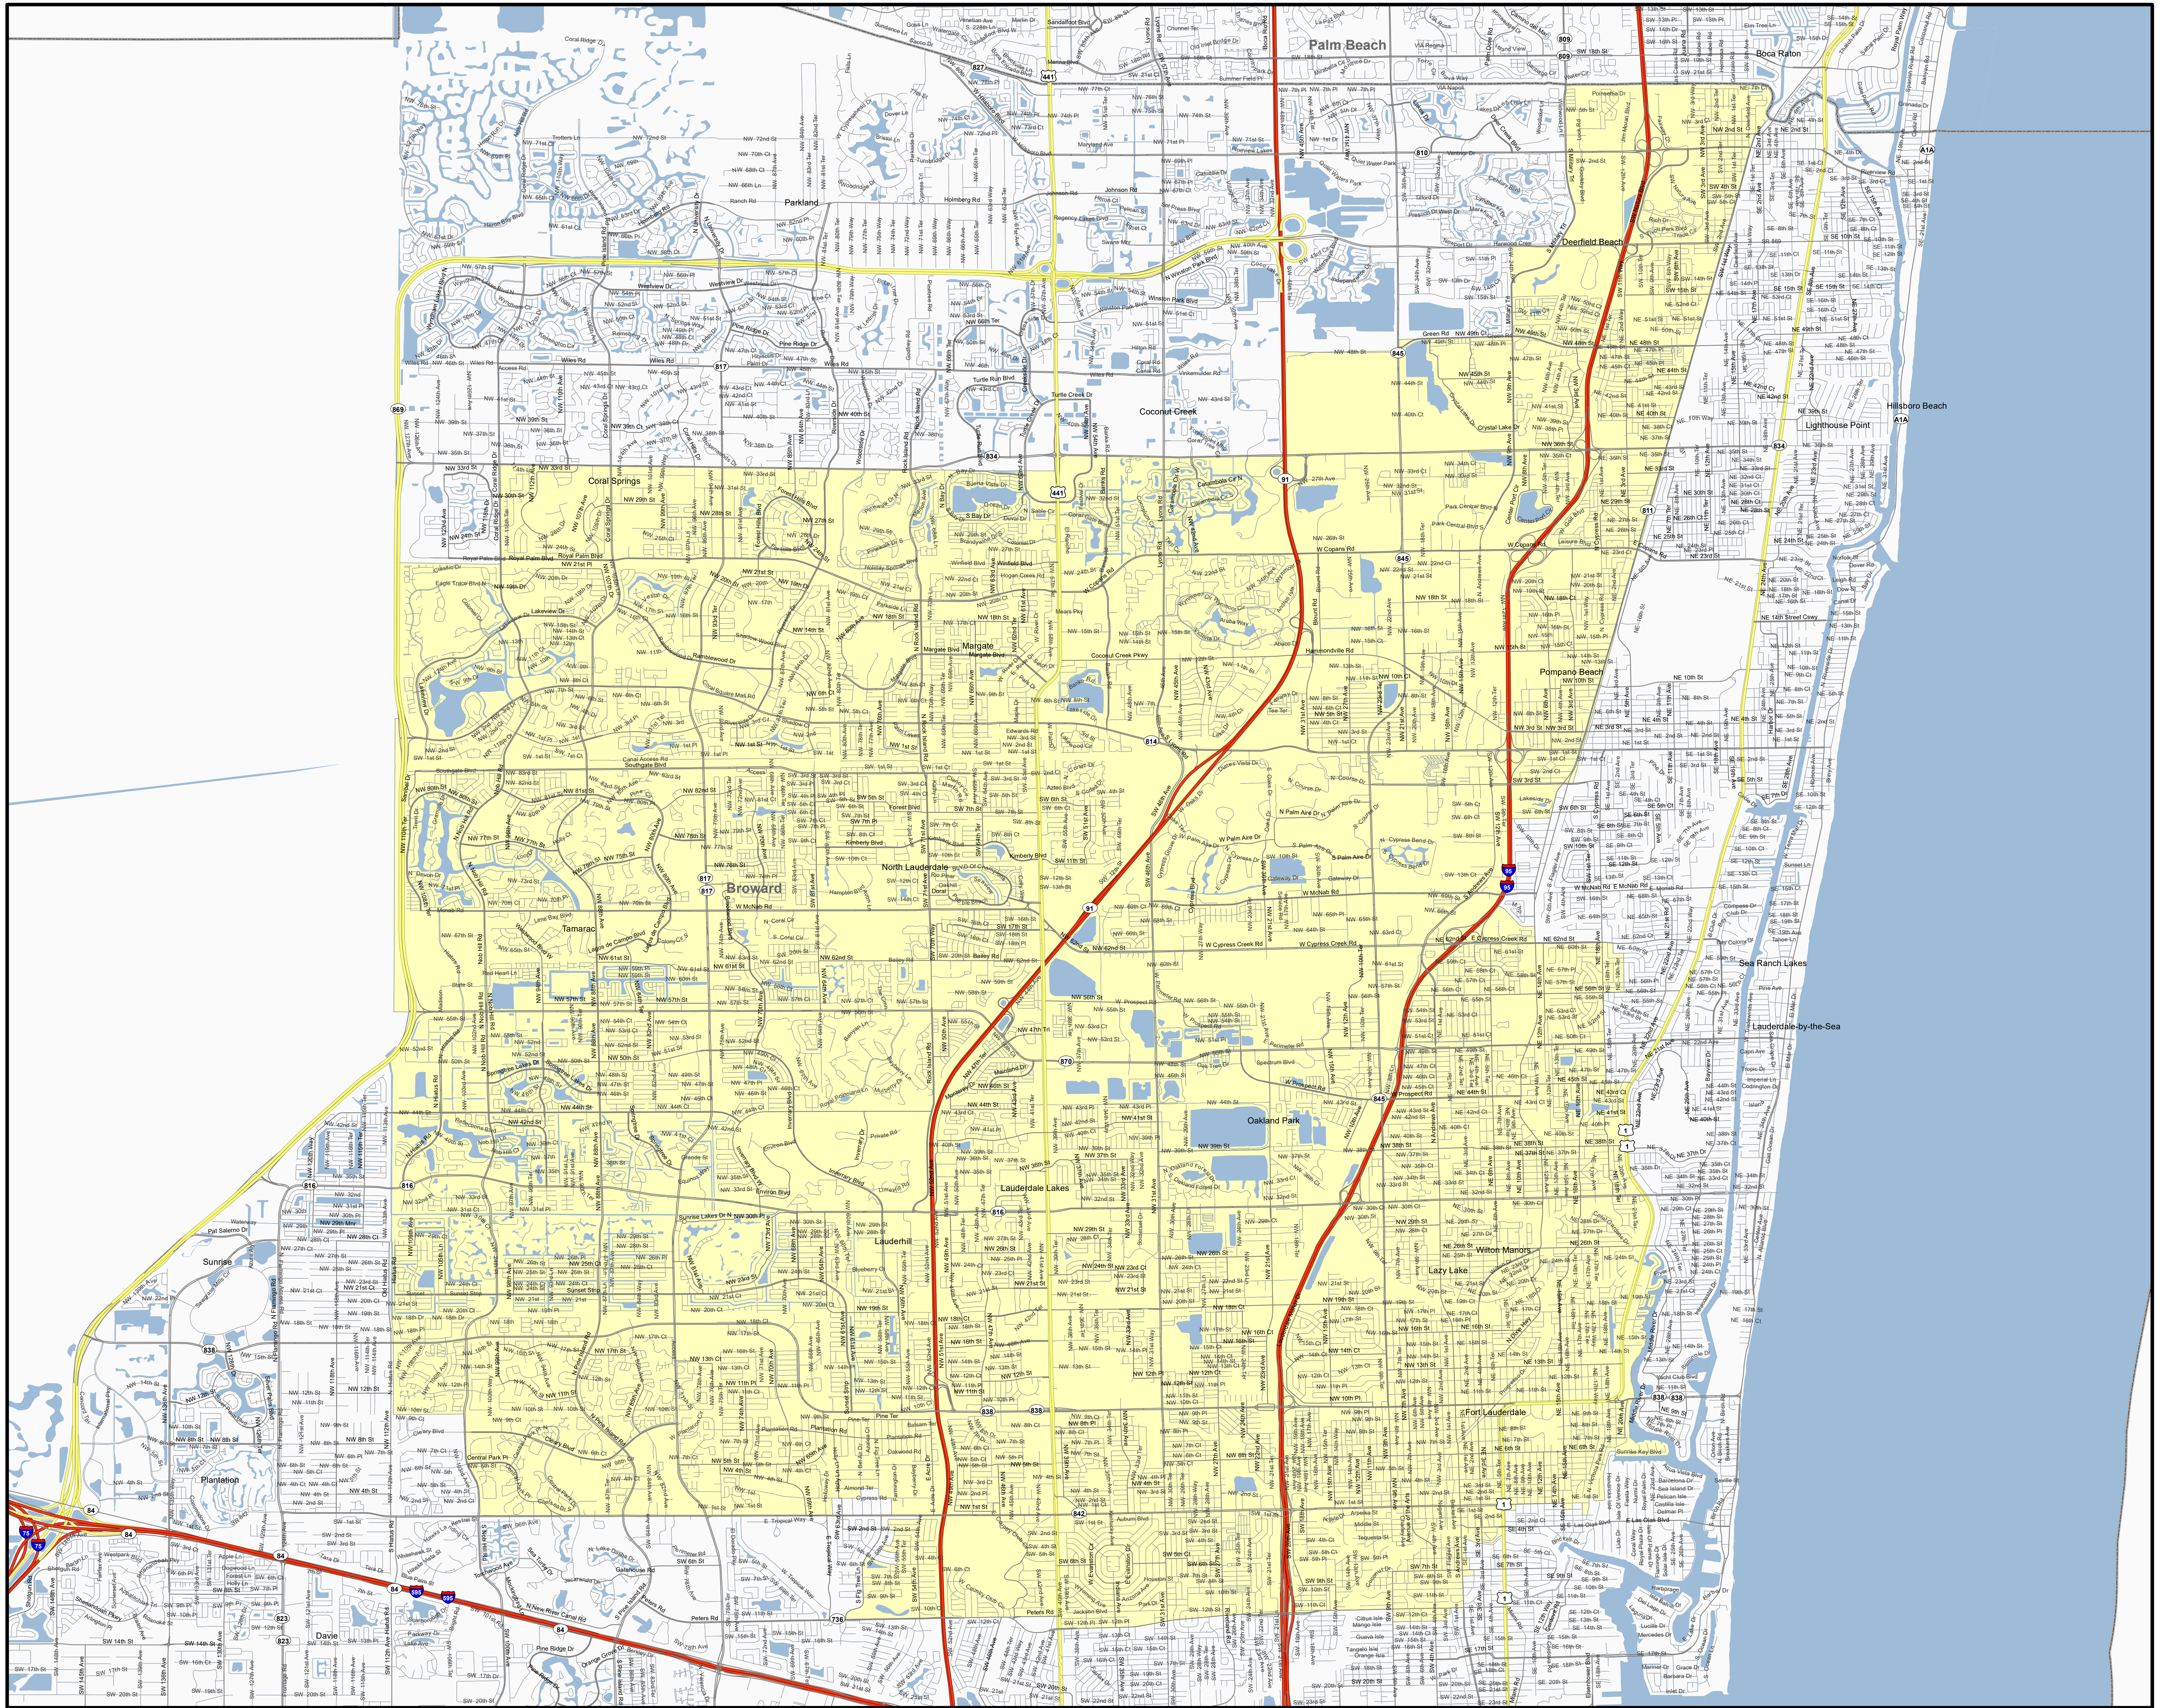

2026 Congressional District 20 (HB 1-D, Enrolled)

Florida Legislative Office of
 Economic & Demographic Research
 111 W. Madison St., Rm. 574
 Tallahassee, FL 32399
 Phone: 850.487.1402
 URL: edr.state.fl.us
 May 2026

Legend

- Freeway
- Major Road
- Local Road
- County Boundary
- Water Bodies
- District 20 Boundary