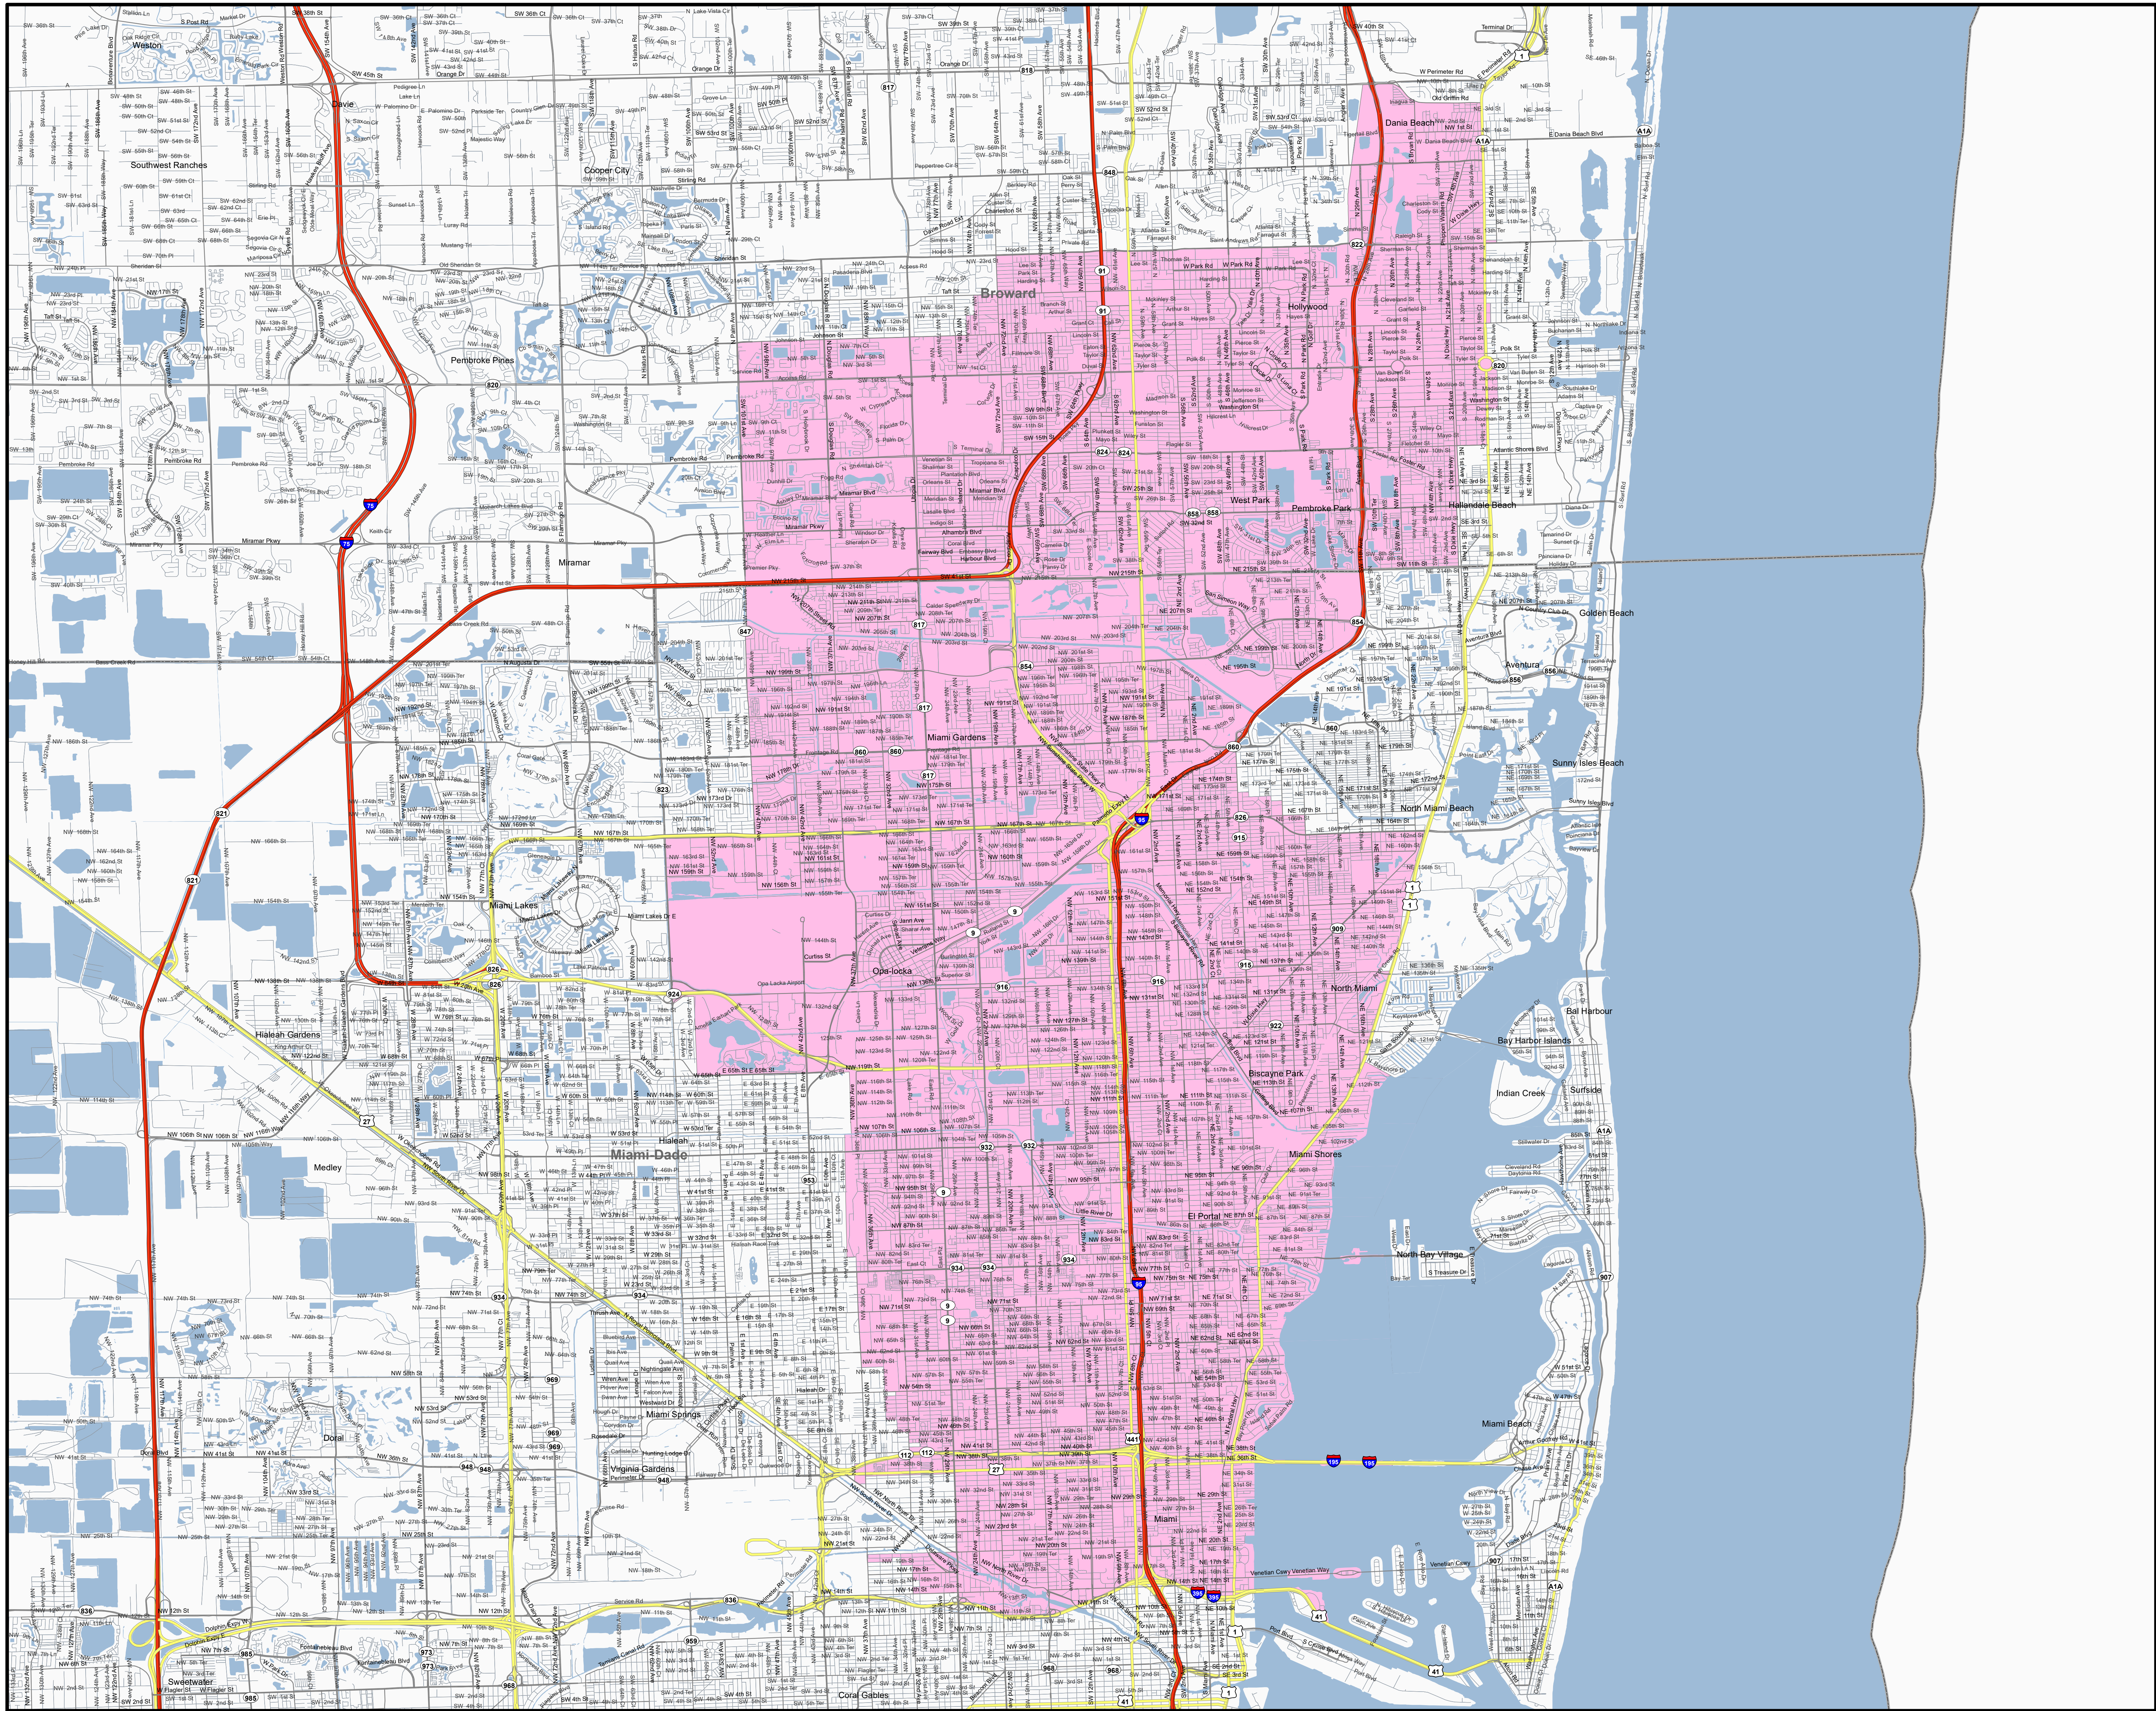

2026 Congressional District 24 (HB 1-D, Enrolled)

**Florida Legislative Office of
Economic & Demographic Research**
 111 W. Madison St., Rm. 574
 Tallahassee, FL 32399
 Phone: 850.487.1402
 URL: edr.state.fl.us
 May 2026
 2026 Congressional Districts (Plan EOGPCRP2026)

Legend

- Freeway
- Major Road
- Local Road
- County Boundary
- Water Bodies
- District 24 Boundary