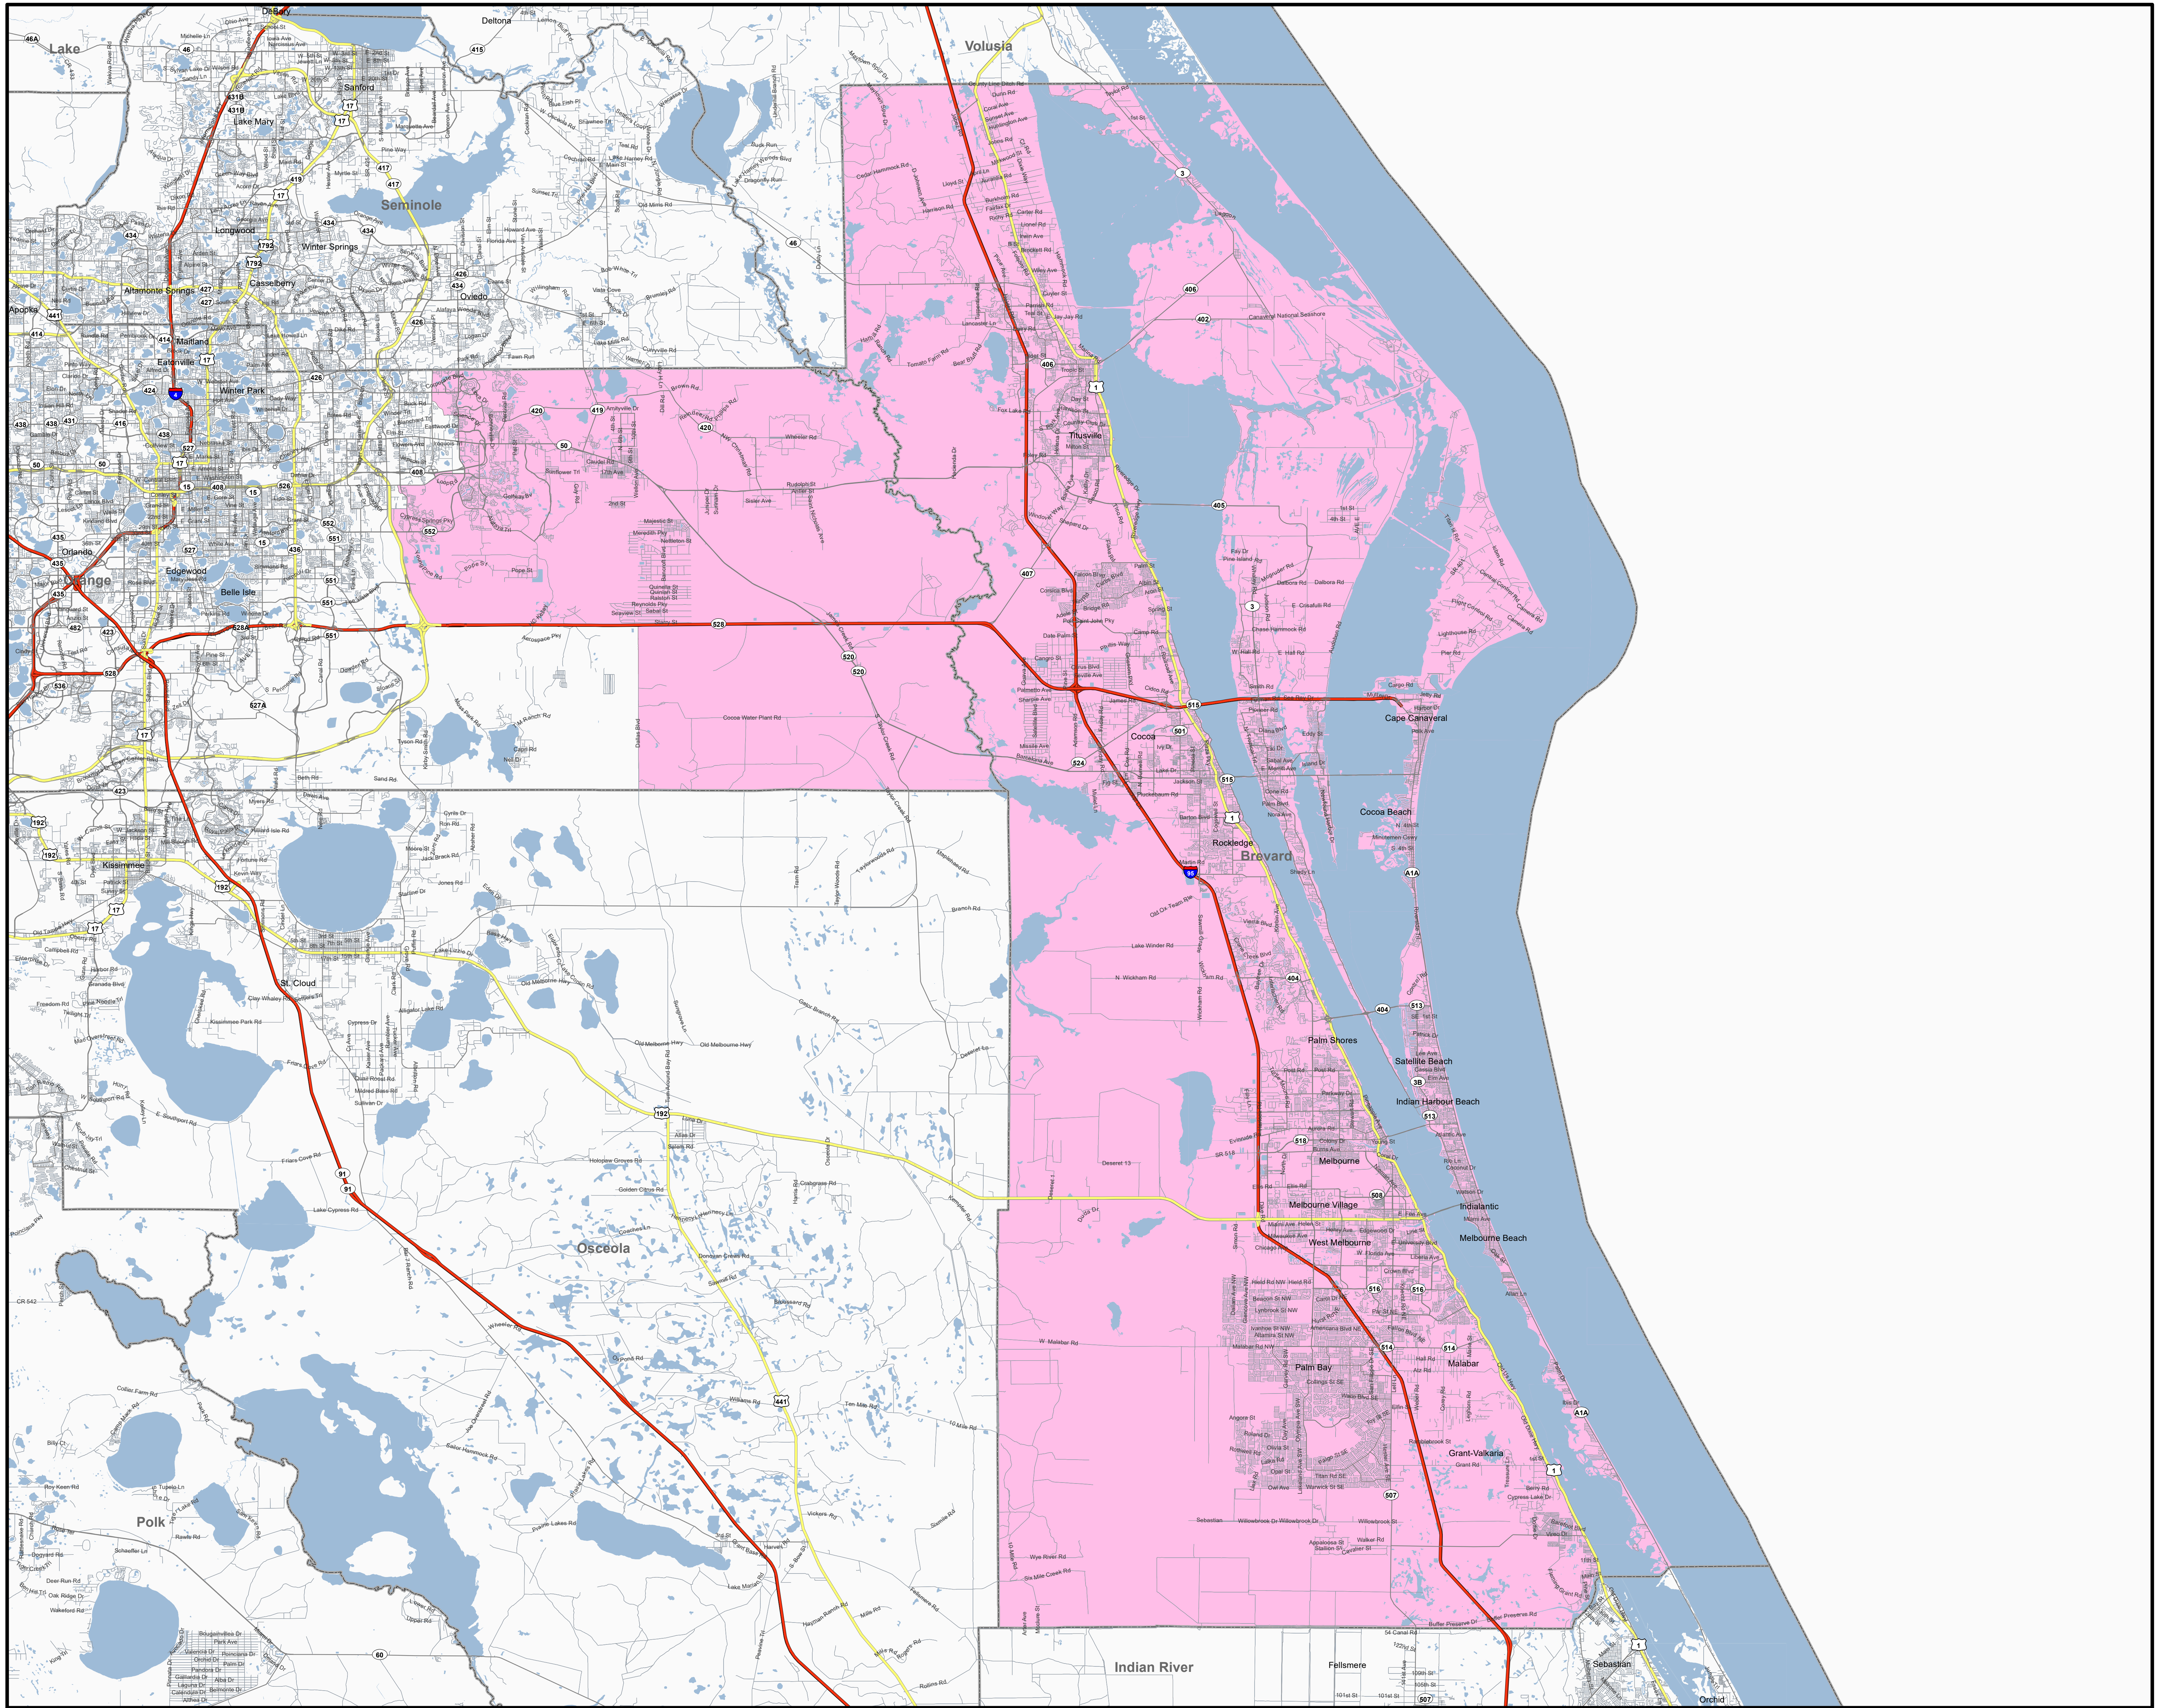

2026 Congressional District 8 (HB 1-D, Enrolled)

**Florida Legislative Office of
Economic & Demographic Research**
 111 W. Madison St., Rm. 574
 Tallahassee, FL 32399
 Phone: 850.487.1402
 URL: edr.state.fl.us
 May 2026

- Legend**
- Freeway
 - Major Road
 - Local Road
 - County Boundary
 - Water Bodies
 - District 8 Boundary